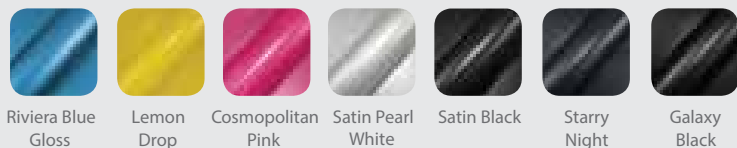

Matt Colours

Matt Effects

Metallic Colours

Pearlescent

Specialised

Satin

Brushed Metal

Carbon Fibre

Candy Colours

Gloss

Matt

Metallic