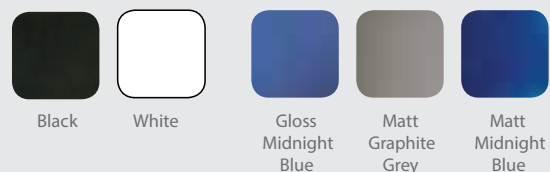

Matt Colours

Matt Effects

Metallic Colours

Pearlescent

Specialised

Satin

Brushed Metal

Carbon Fibre

Candy Colours

Gloss

Matt

Metallic