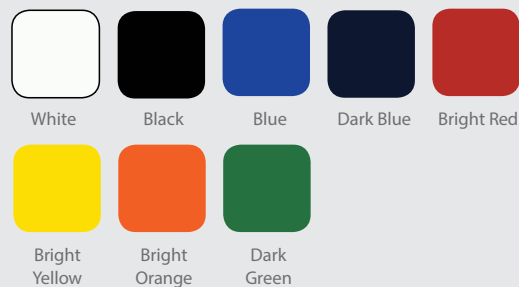

Matt Colours

Matt Effects

Metallic Colours

Pearlescent

Specialised

Satin

Brushed Metal

Carbon Fibre

Candy Colours

Gloss

Matt

Metallic